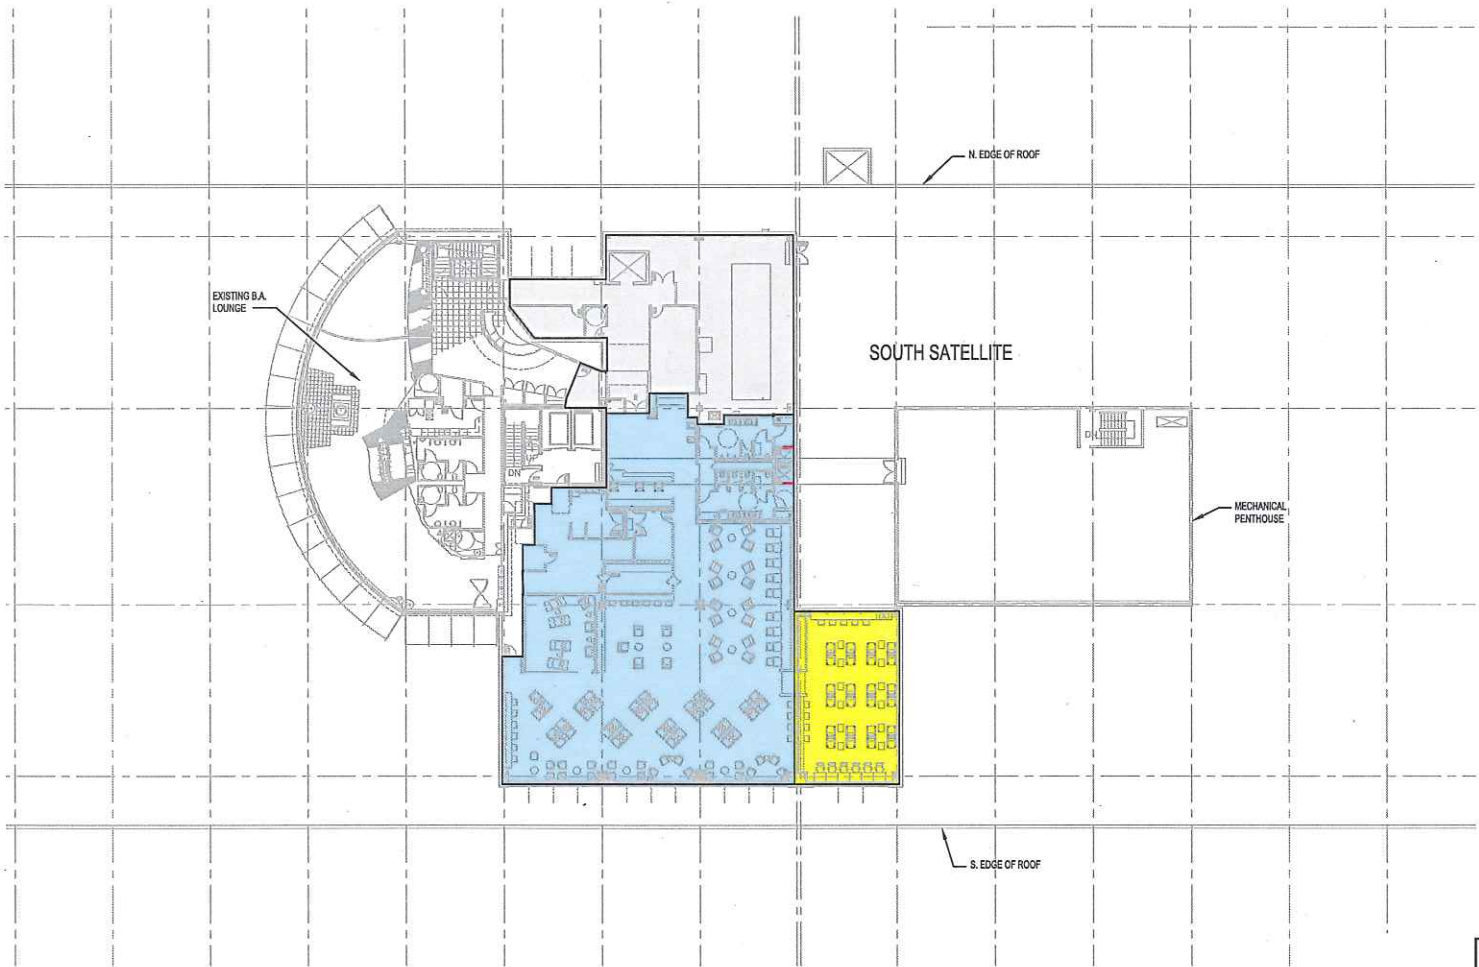

# Exhibit A

## Delta Air Lines Sky Club Lounge South Satellite Roof Level

Item No.	6c_Exhibit A
Date of Meeting	May 24, 2011

- LEGEND:**
- Original Delta Sky Club Lease Space  
Approx. 6,800 SF
  - Delta Sky Club Expanded Lease Space  
Space 1,300 SF
  - Circulation and Mechanical Support Spaces  
Spaces 2,800 SF.

Port of Seattle/Aviation Properties Seattle-Tacoma International Airport		DATE _____ SCALE _____ DRAWN BY _____ CHECKED BY _____ EXHIBIT NO. _____
BUILDING:	SOUTH SATELLITE	
LEVEL:	PENTHOUSE	
LOCATION:		